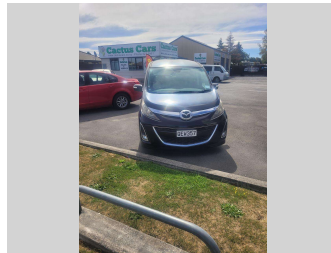

2008 Mazda Biante 7 Seater

Purchase Price **\$7,995**
Includes GST, Registration & Licensing

Finance may be available on this vehicle. Ask one of our friendly staff for more information.

Gain peace of mind with Mechanical Breakdown Insurance. **Ask us how.**

Top features

- » Park & Sell, Please contact the office for the...

Body Style
7 Seater Luxury People Mover

Odometer
135,293 km

Engine
1998 cc

Fuel Type
Petrol

Transmission
Auto

Wheels
-