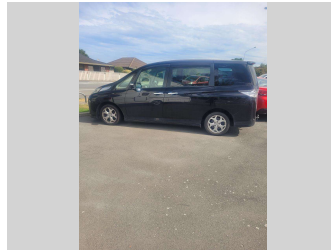

2008 Mazda Biante 7 Seater

Purchase Price **\$7,995**
Includes GST, Registration & Licensing

Finance may be available on this vehicle. Ask one of our friendly staff for more information.

Gain peace of mind with Mechanical Breakdown Insurance. **Ask us how.**

Top features

- » Park & Sell, Please contact the office for the...

Body Style
7 Seater Luxury People Mover

Odometer
135,293 km

Engine
1998 cc

Fuel Type
Petrol

Transmission
Auto

Wheels
-