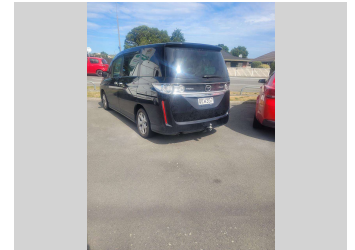

2008 Mazda Biante 7 Seater

Purchase Price **\$7,995**
Includes GST, Registration & Licensing

Finance may be available on this vehicle. Ask one of our friendly staff for more information.

Gain peace of mind with Mechanical Breakdown Insurance. **Ask us how.**

Top features

- » Park & Sell, Please contact the office for the...

Body Style
7 Seater Luxury People Mover

Odometer
135,293 km

Engine
1998 cc

Fuel Type
Petrol

Transmission
Auto

Wheels
-