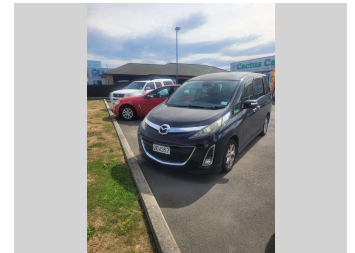

2008 Mazda Biante 7 Seater

Purchase Price **\$7,995**
Includes GST, Registration & Licensing

Finance may be available on this vehicle. Ask one of our friendly staff for more information.

Gain peace of mind with Mechanical Breakdown Insurance. **Ask us how.**

Top features

- » Park & Sell, Please contact the office for the...

Body Style
7 Seater Luxury People Mover

Odometer
135,293 km

Engine
1998 cc

Fuel Type
Petrol

Transmission
Auto

Wheels
-