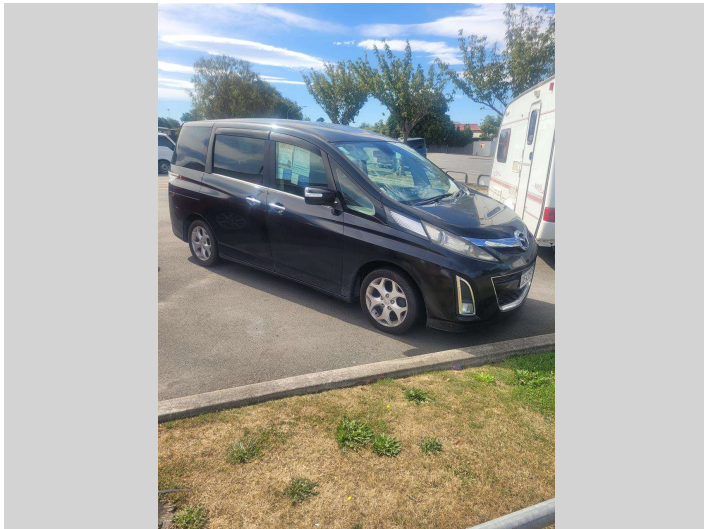

2008 Mazda Biante 7 Seater

Purchase Price **\$7,995**
Includes GST, Registration & Licensing

Finance may be available on this vehicle. Ask one of our friendly staff for more information.

Gain peace of mind with Mechanical Breakdown Insurance. **Ask us how.**

Top features

- » Park & Sell, Please contact the office for the...

Body Style
7 Seater Luxury People Mover

Odometer
135,293 km

Engine
1998 cc

Fuel Type
Petrol

Transmission
Auto

Wheels
-