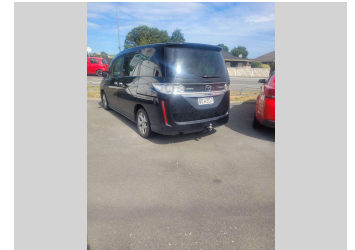

# 2008 Mazda Biante 7 Seater

**Purchase Price** **\$7,995**  
Includes GST, Registration & Licensing

Finance may be available on this vehicle. Ask one of our friendly staff for more information.

Gain peace of mind with Mechanical Breakdown Insurance. **Ask us how.**

**Top features**

- » Park & Sell, Please contact the office for the...

Body Style  
**7 Seater Luxury People Mover**

Odometer  
**135,293 km**

Engine  
**1998 cc**

Fuel Type  
**Petrol**

Transmission  
**Auto**