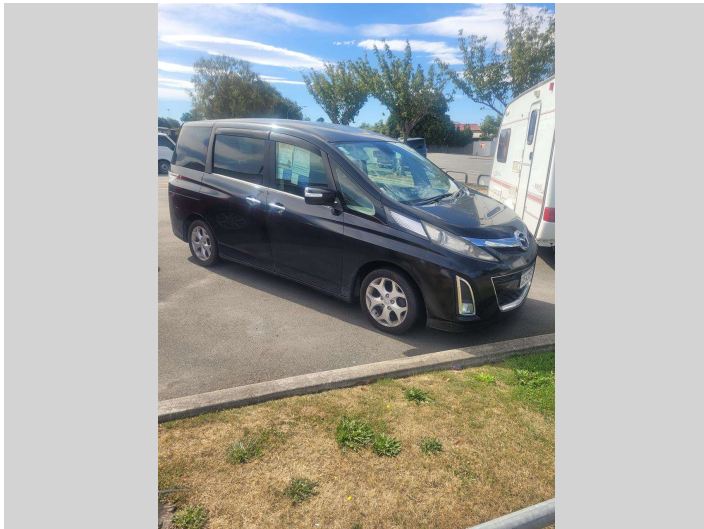

# 2008 Mazda Biante 7 Seater

**Purchase Price** **\$7,995**  
Includes GST, Registration & Licensing

Finance may be available on this vehicle. Ask one of our friendly staff for more information.

Gain peace of mind with Mechanical Breakdown Insurance. **Ask us how.**

**Top features**

- » Park & Sell, Please contact the office for the...

Body Style  
**7 Seater Luxury People Mover**

Odometer  
**135,293 km**

Engine  
**1998 cc**

Fuel Type  
**Petrol**

Transmission  
**Auto**