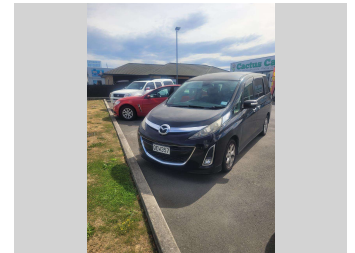

# 2008 Mazda Biante 7 Seater

**Purchase Price** **\$7,995**  
Includes GST, Registration & Licensing

Finance may be available on this vehicle. Ask one of our friendly staff for more information.

Gain peace of mind with Mechanical Breakdown Insurance. **Ask us how.**

**Top features**

- » Park & Sell, Please contact the office for the...

Body Style  
**7 Seater Luxury People Mover**

Odometer  
**135,293 km**

Engine  
**1998 cc**

Fuel Type  
**Petrol**

Transmission  
**Auto**