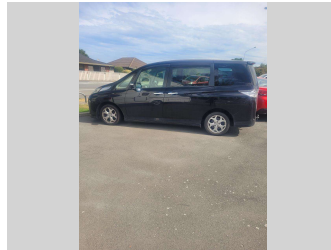

# 2008 Mazda Biante 7 Seater

**Purchase Price** **\$7,995**  
Includes GST, Registration & Licensing

Finance may be available on this vehicle. Ask one of our friendly staff for more information.

Gain peace of mind with Mechanical Breakdown Insurance. **Ask us how.**

**Top features**

- » Park & Sell, Please contact the office for the...

Body Style  
**7 Seater Luxury People Mover**

Odometer  
**135,293 km**

Engine  
**1998 cc**

Fuel Type  
**Petrol**

Transmission  
**Auto**