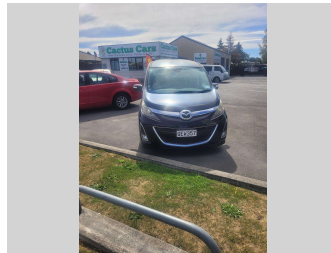

# 2008 Mazda Biante 7 Seater

**Purchase Price** **\$7,995**  
Includes GST, Registration & Licensing

Finance may be available on this vehicle. Ask one of our friendly staff for more information.

Gain peace of mind with Mechanical Breakdown Insurance. **Ask us how.**

**Top features**

- » Park & Sell, Please contact the office for the...

Body Style  
**7 Seater Luxury People Mover**

Odometer  
**135,293 km**

Engine  
**1998 cc**

Fuel Type  
**Petrol**

Transmission  
**Auto**